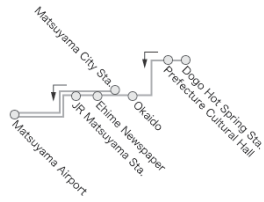

# Map

# Timetable of the shuttle bus

Dogo Hot Spring Sta., Matsuyama City Sta. - Matsuyama Airport (Oct. 1 - Oct. 25)

Dogo Hot Spring Sta.	Prefecture Cultural Hall	Okaido	Matsuyama City Sta.	Ehime Newspaper	JR Matsuyama Sta.	Matsuyama Airport
			6:45	→	→	7:02
					7:05	7:20
7:07	7:09	7:16		7:22	7:30	7:45
					8:05	8:20
7:47	7:49	7:56	8:25	→	→	8:42
				8:32	8:40	8:55
8:17	8:19	8:26		→	→	9:12
		8:55			9:10	9:25
				9:17	9:25	9:40
9:02	9:04	9:11	9:25	→	→	9:42
					9:50	10:05
			9:55	→	→	10:12
				10:07	10:15	10:30
9:52	9:54	10:01	10:25	→	→	10:42
				10:42	10:50	11:05
10:27	10:29	10:36		10:42	10:50	11:05
			10:55	→	→	11:12
				11:17	11:25	11:40
11:02	11:04	11:11	11:25	→	→	11:42
				11:42	11:50	12:05
11:27	11:29	11:36		11:55	→	12:12
			12:25	→	→	12:42
					12:20	12:35
12:27	12:29	12:36		12:42	12:50	13:05
			12:55	→	→	13:12
					13:25	13:40
			13:25	→	→	13:42
13:22	13:24	13:31		13:37	13:45	14:00
			13:55	→	→	14:12
					14:05	14:20
13:57	13:59	14:06		14:12	14:20	14:35
			14:25	→	→	14:42
					14:40	14:55
			14:55	→	→	15:12
14:37	14:39	14:46		14:52	15:00	15:15
15:02	15:04	15:11		15:17	15:25	15:40
			15:25	→	→	15:42
					15:40	15:55
15:27	15:29	15:36		15:42	15:50	16:05
			15:55	→	→	16:12
15:42	15:44	15:51		15:57	16:05	16:20
16:02	16:04	16:11		16:17	16:25	16:40
			16:25	→	→	16:42
16:27	16:29	16:36		16:42	16:50	17:05
			16:55	→	→	17:12
16:52	16:54	17:01		17:07	17:15	17:30
			17:25	→	→	17:42
17:12	17:14	17:21		17:27	17:35	17:50
			17:55	→	→	18:12
17:37	17:39	17:46		17:52	18:00	18:15
17:57	17:59	18:06		18:12	18:20	18:35
			18:25	→	→	18:42
					18:35	18:50
18:17	18:19	18:26		18:32	18:40	18:55
18:37	18:39	18:46		18:52	19:00	19:15
					19:40	19:55