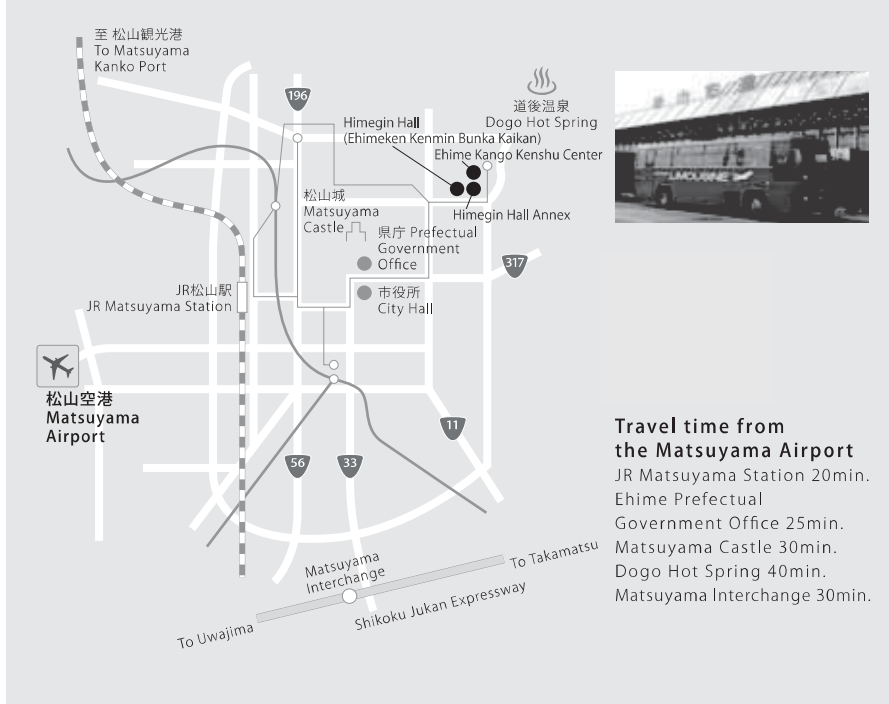

# Map

# Timetable of the shuttle bus

Dogo Hot Spring Sta., Matsuyama City Sta. - Matsuyama Airport (Oct. 1 - Oct. 25)

Dogo Hot Spring Sta.	Prefecture Cultural Hall	Okaido	Matsuyama City Sta.	Ehime Newspaper	JR Matsuyama Sta.	Matsuyama Airport
			6:45	→	→	7:02
					7:05	7:20
7:07	7:09	7:16		7:22	7:30	7:45
					8:05	8:20
7:47	7:49	7:56	8:25	→	→	8:42
				8:32	8:40	8:55
8:17	8:19	8:26		→	→	9:12
		8:55			9:10	9:25
				9:17	9:25	9:40
9:02	9:04	9:11	9:25	→	→	9:42
					9:50	10:05
			9:55	→	→	10:12
				10:07	10:15	10:30
9:52	9:54	10:01	10:25	→	→	10:42
				10:42	10:50	11:05
10:27	10:29	10:36		10:42	10:50	11:05
			10:55	→	→	11:12
				11:17	11:25	11:40
11:02	11:04	11:11	11:25	→	→	11:42
				11:42	11:50	12:05
11:27	11:29	11:36		11:55	→	12:12
			12:25	→	→	12:42
					12:20	12:35
12:27	12:29	12:36		12:42	12:50	13:05
			12:55	→	→	13:12
					13:25	13:40
			13:25	→	→	13:42
13:22	13:24	13:31		13:37	13:45	14:00
			13:55	→	→	14:12
					14:05	14:20
13:57	13:59	14:06		14:12	14:20	14:35
			14:25	→	→	14:42
					14:40	14:55
			14:55	→	→	15:12
14:37	14:39	14:46		14:52	15:00	15:15
15:02	15:04	15:11		15:17	15:25	15:40
			15:25	→	→	15:42
					15:40	15:55
15:27	15:29	15:36		15:42	15:50	16:05
			15:55	→	→	16:12
15:42	15:44	15:51		15:57	16:05	16:20
16:02	16:04	16:11		16:17	16:25	16:40
			16:25	→	→	16:42
16:27	16:29	16:36		16:42	16:50	17:05
			16:55	→	→	17:12
16:52	16:54	17:01		17:07	17:15	17:30
			17:25	→	→	17:42
17:12	17:14	17:21		17:27	17:35	17:50
			17:55	→	→	18:12
17:37	17:39	17:46		17:52	18:00	18:15
17:57	17:59	18:06		18:12	18:20	18:35
			18:25	→	→	18:42
					18:35	18:50
18:17	18:19	18:26		18:32	18:40	18:55
18:37	18:39	18:46		18:52	19:00	19:15
					19:40	19:55