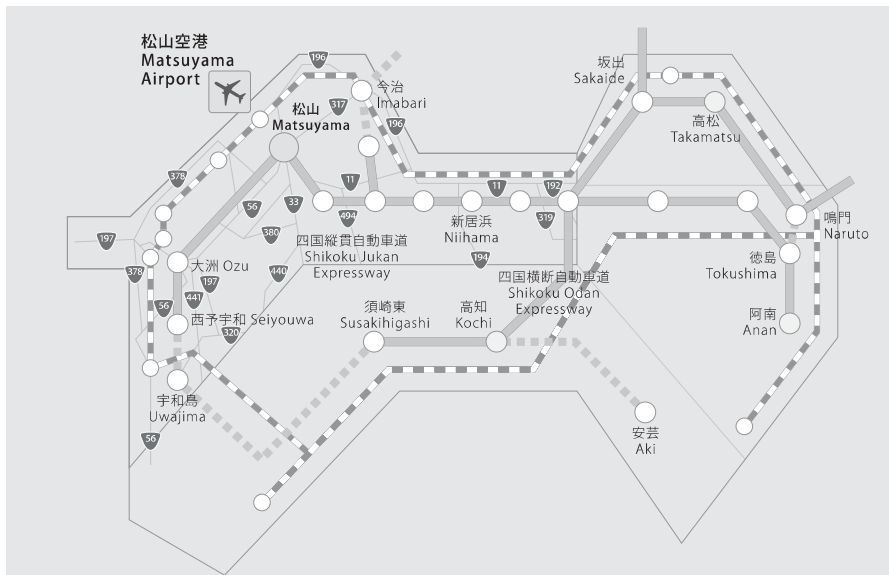

# Map

# Timetable of the shuttle bus

Dogo Hot Spring Sta., Matsuyama City Sta. - Matsuyama Airport (Oct. 1 - Oct. 25)

Dogo Hot Spring Sta.	Prefecture Cultural Hall	Okaido	Matsuyama City Sta.	Ehime Newspaper	JR Matsuyama Sta.	Matsuyama Airport
			6:45	→	→	7:02
					7:05	7:20
7:07	7:09	7:16		7:22	7:30	7:45
					8:05	8:20
7:47	7:49	7:56	8:25	→	→	8:42
				8:32	8:40	8:55
8:17	8:19	8:26		→	→	9:12
		8:55			9:10	9:25
				9:17	9:25	9:40
9:02	9:04	9:11	9:25	→	→	9:42
					9:50	10:05
			9:55	→	→	10:12
				10:07	10:15	10:30
9:52	9:54	10:01	10:25	→	→	10:42
				10:42	10:50	11:05
10:27	10:29	10:36		10:42	10:50	11:05
			10:55	→	→	11:12
				11:17	11:25	11:40
11:02	11:04	11:11	11:25	→	→	11:42
				11:42	11:50	12:05
11:27	11:29	11:36		11:55	→	12:12
			12:25	→	→	12:42
					12:20	12:35
12:27	12:29	12:36		12:42	12:50	13:05
			12:55	→	→	13:12
					13:25	13:40
			13:25	→	→	13:42
13:22	13:24	13:31		13:37	13:45	14:00
			13:55	→	→	14:12
					14:05	14:20
13:57	13:59	14:06		14:12	14:20	14:35
			14:25	→	→	14:42
					14:40	14:55
			14:55	→	→	15:12
14:37	14:39	14:46		14:52	15:00	15:15
15:02	15:04	15:11		15:17	15:25	15:40
			15:25	→	→	15:42
					15:40	15:55
15:27	15:29	15:36		15:42	15:50	16:05
			15:55	→	→	16:12
15:42	15:44	15:51		15:57	16:05	16:20
16:02	16:04	16:11		16:17	16:25	16:40
			16:25	→	→	16:42
16:27	16:29	16:36		16:42	16:50	17:05
			16:55	→	→	17:12
16:52	16:54	17:01		17:07	17:15	17:30
			17:25	→	→	17:42
17:12	17:14	17:21		17:27	17:35	17:50
			17:55	→	→	18:12
17:37	17:39	17:46		17:52	18:00	18:15
17:57	17:59	18:06		18:12	18:20	18:35
			18:25	→	→	18:42
					18:35	18:50
18:17	18:19	18:26		18:32	18:40	18:55
18:37	18:39	18:46		18:52	19:00	19:15
					19:40	19:55