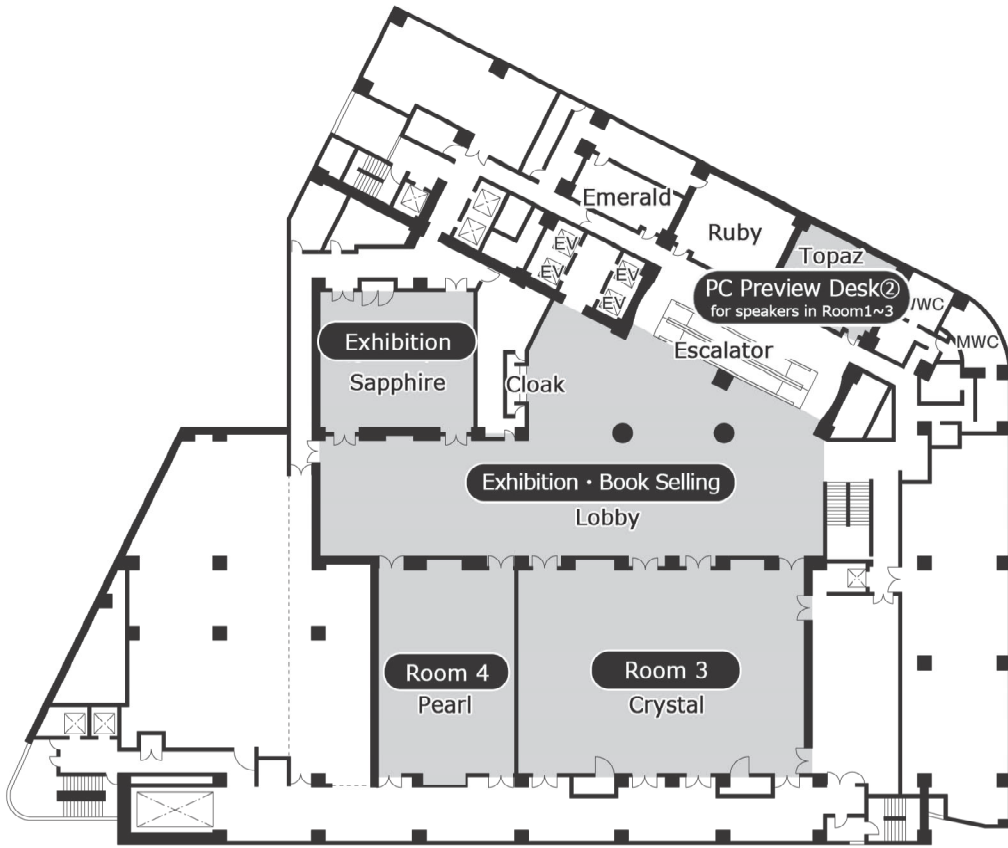

▶ Floor Map

NHK Okayama Broad Casting Station / Hikari-no-Hiroba

2F

Hotel Granvia Okayama

1F

▶ Floor Map

Hotel Granvia Okayama

3F

Hotel Granvia Okayama

4F

Only on Sep.20(sun)

Floor Map

Hotel Granvia Okayama

4F

Only on Sep.22(tue) & 23(wed)

Okayama Convention Center

1F

Floor Map

Okayama Convention Center

2F

Okayama Convention Center

3F

▶ Floor Map

Okayama Convention Center