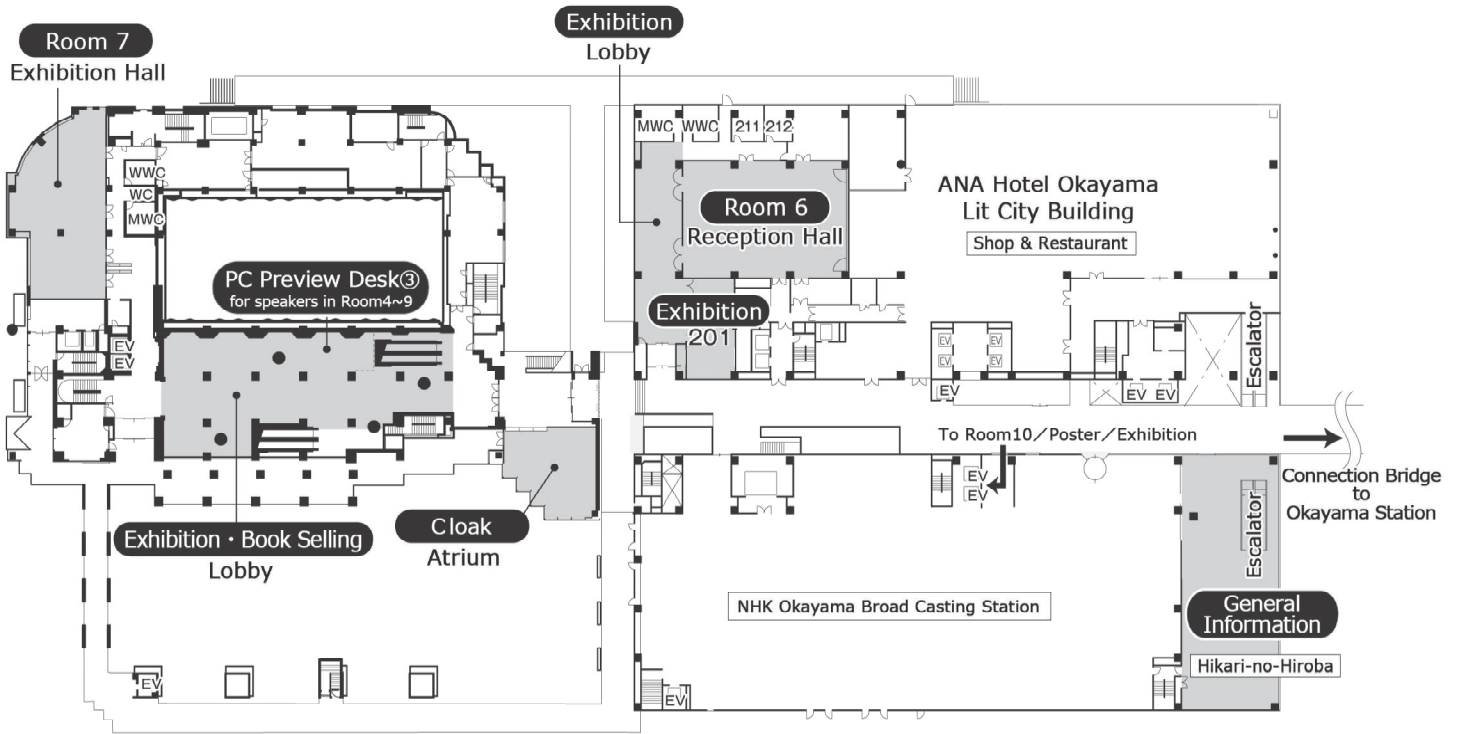

▶ Floor Map

NHK Okayama Broad Casting Station / Hikari-no-Hiroba

2F

Hotel Granvia Okayama

1F

▶ Floor Map

Hotel Granvia Okayama

3F

Hotel Granvia Okayama

4F

Only on Sep.20(sun)

Floor Map

Hotel Granvia Okayama

4F

Only on Sep.22(tue) & 23(wed)

Okayama Convention Center

1F

Floor Map

Okayama Convention Center

2F

Okayama Convention Center

3F

▶ Floor Map

Okayama Convention Center